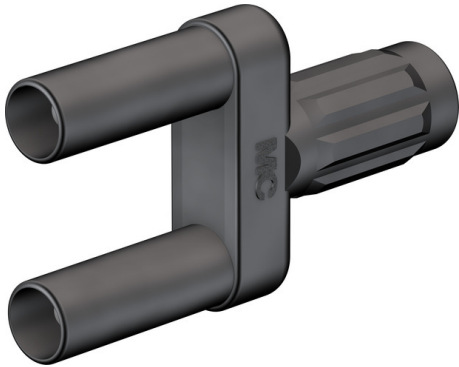

XVBB-4/19

Item number 66.9172-*

Insulated, Ø 4 mm, made of brass. Plugs with spring-loaded MULTILAM and rigid insulating sleeves. Insulated grip with integrated Ø 4 mm rigid socket accepting spring-loaded Ø 4 mm plugs with rigid insulating sleeve.

Technical data

Diameter of plug system	4 mm
Rated Values	1000 V, CAT II, 32 A
Surface treatment electrical contact	Ni
Base material electrical contact	CuZn
Colours *	21 22 23
Plug spacing	19 mm
Test accessory acc. to	IEC EN 61010-031
Approvals	CE