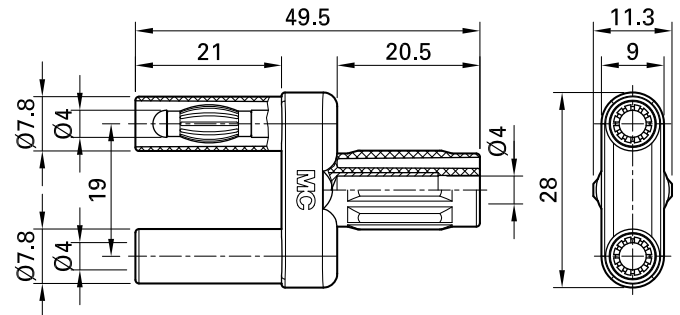

XVBB-4/19

Item number 66.9172-*

Insulated, Ø 4 mm, made of brass. Plugs with spring-loaded MULTILAM and rigid insulating sleeves. Insulated grip with integrated Ø 4 mm rigid socket accepting spring-loaded Ø 4 mm plugs with rigid insulating sleeve.

Technical data

Diameter of plug system	4 mm
Rated Values	1000 V, CAT II, 32 A
Surface treatment electrical contact	Ni
Base material electrical contact	CuZn
Colours *	21 22 23
Plug spacing	19 mm
Test accessory acc. to	IEC EN 61010-031
Approvals	CE