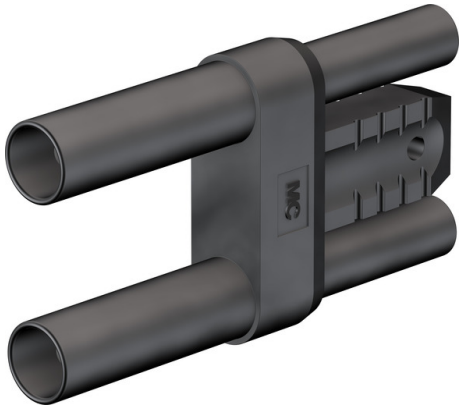

SKS4-19L/1

Item number 24.0028-*

Insulated, Ø 4 mm, made of brass. Plugs with spring-loaded MULTILAM and rigid insulating sleeves. With insulated grip and with two in-line Ø 4 mm rigid sockets accepting spring-loaded Ø 4 mm plugs with rigid insulating sleeve.

Technical data

Diameter of plug system	4 mm
Rated Values	1000 V, CAT II, 32 A
Surface treatment electrical contact	Ni
Base material electrical contact	CuZn
Colours *	21
Plug spacing	19 mm
Test accessory acc. to	IEC EN 61010-031
Approvals	CE