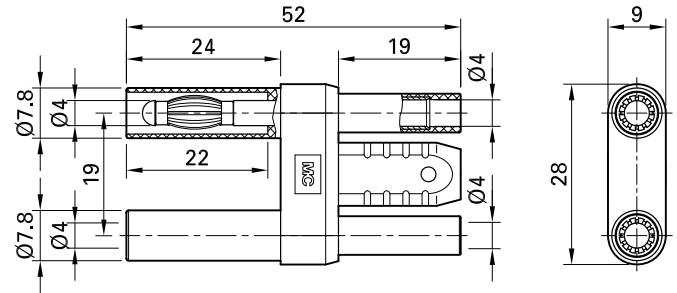

SKS4-19L/1

Item number 24.0028-*

Insulated, Ø 4 mm, made of brass. Plugs with spring-loaded MULTILAM and rigid insulating sleeves. With insulated grip and with two in-line Ø 4 mm rigid sockets accepting spring-loaded Ø 4 mm plugs with rigid insulating sleeve.

Technical data

Diameter of plug system	4 mm
Rated Values	1000 V, CAT II, 32 A
Surface treatment electrical contact	Ni
Base material electrical contact	CuZn
Colours *	21
Plug spacing	19 mm
Test accessory acc. to	IEC EN 61010-031
Approvals	CE