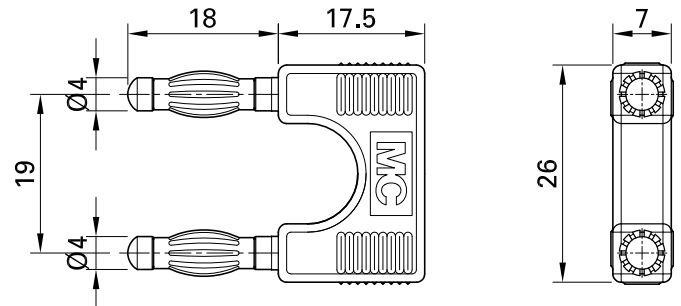

KS4-19L

Item number 24.0020-*

Insulated, Ø 4 mm. Made of brass, one piece and with springloaded MULTILAM.

Technical data	
Diameter of plug system	4 mm
Rated Values	30 VAC, 32 A / 60 VDC, 32 A
Surface treatment electrical contact	Au
Base material electrical contact	CuZn
Colours *	28
Plug spacing	19 mm
Test accessory acc. to	IEC EN 61010-031