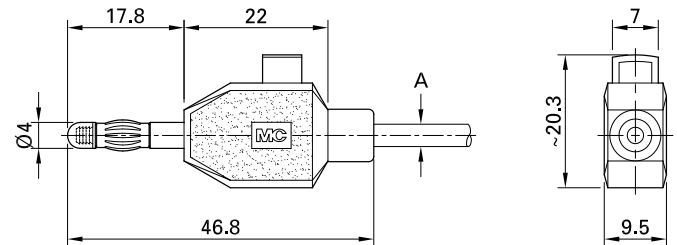

KLS4

Item number 22.3006-*

Ø 4 mm, with spring-loaded MULTILAM for clamp-connecting stranded wires. Clamp connection.

Technical data

| | |
|--------------------------------------|-----------------------------|
| Diameter of plug system | 4 mm |
| Rated Values | 30 VAC, 10 A / 60 VDC, 10 A |
| Surface treatment electrical contact | Ni |
| Base material electrical contact | CuZn |
| Colours * | 21 22 |
| Outer diameter | 4.8 |
| Test accessory acc. to | IEC EN 61010-031 |