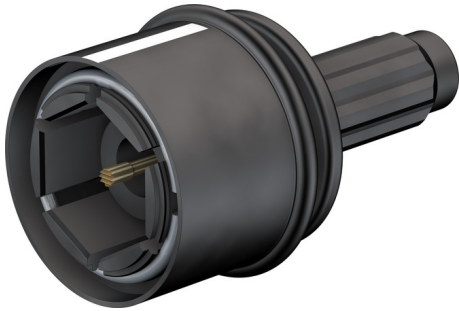

## GKSA/M12

Item number 20.2030-\*

With spring-loaded tip for M12 hex. screw heads. Ø 4 mm rigid socket in insulator, made of brass, accepting spring-loaded Ø 4 mm plugs with rigid insulating sleeve.

Technical data	
Diameter of plug system	4 mm
Rated Values	1000 V, CAT IV, 1 A
Surface treatment electrical contact	Au
Base material electrical contact	CuZn
Colours *	20 21 22 23 24 25 26 27 28 29
Thread	M12
Test accessory acc. to	IEC EN 61010-031
Approvals	CE