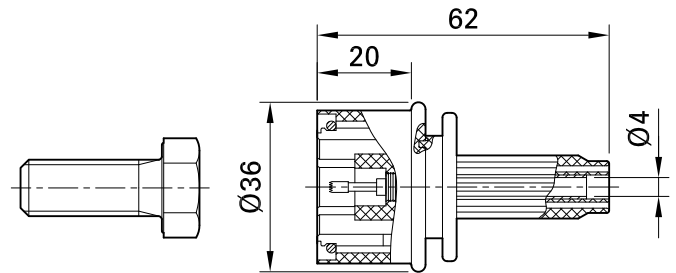

## GKSA/M12

Item number 20.2030-\*

With spring-loaded tip for M12 hex. screw heads. Ø 4 mm rigid socket in insulator, made of brass, accepting spring-loaded Ø 4 mm plugs with rigid insulating sleeve.

Technical data	
Diameter of plug system	4 mm
Rated Values	1000 V, CAT IV, 1 A
Surface treatment electrical contact	Au
Base material electrical contact	CuZn
Colours *	20 21 22 23 24 25 26 27 28 29
Thread	M12
Test accessory acc. to	IEC EN 61010-031
Approvals	CE